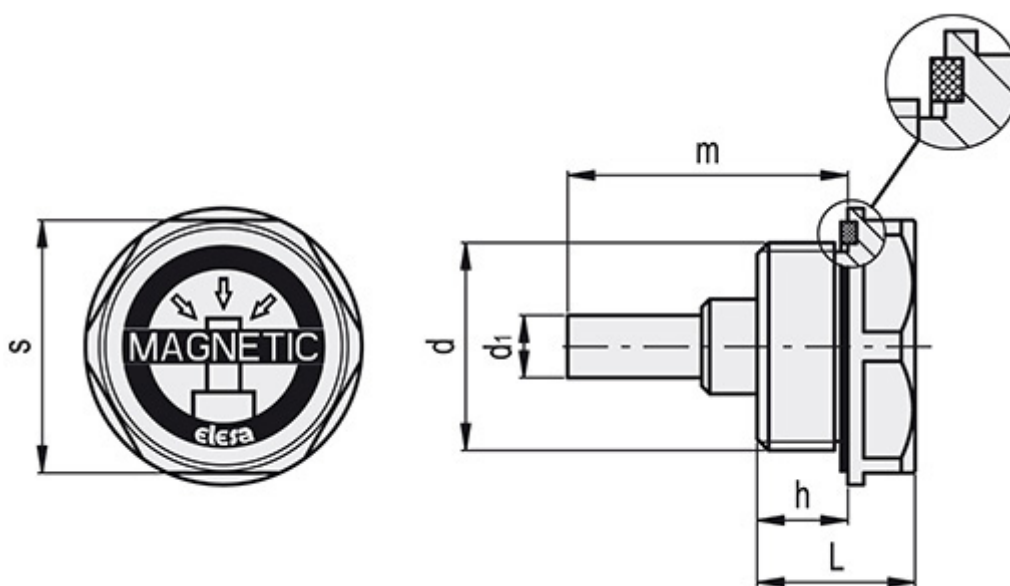

Article number: 2311059781
Description: Elesa Magnetic plug
TMB-HT-46-G 1 1/4

Measures

d1	= 8
e	= G 1 1/4
h	= 13
L	= 24
m	= 37
s	= 46
Weight	= 107